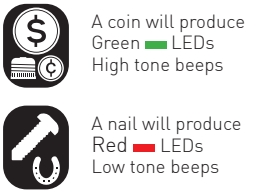

Treasure View LEDs
Indicates good or bad target

Bluetooth® integration
Connects to Smartphone App

FIND button
Selects FIND modes

Sensitivity control
Adjust for detection depth

Pinpoint function
Locates accurate target location

GO-FIND App

- Identify common coins
- View detector information
- Play music and more...

GO-FIND Pro App

- Identify common coins
- Remote control your detector
- Record finds on Google Maps
- Play music and more...

4 Everyone can FIND

Whether you are searching for coins, jewelry or treasure. Discoveries are right beneath your feet with audio & visual alerts. It's that simple.

- Green LEDs indicate non-iron metal (silver)
- Red LEDs indicate iron target (nail)
- Visual icon flashes detected target
- High tone for high value metal target
- Low tone for iron target