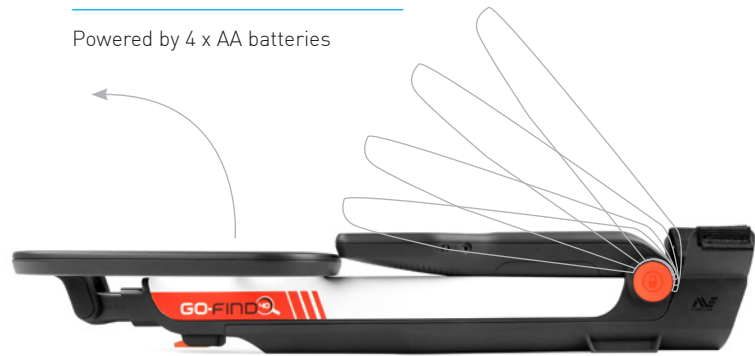

GO-FIND Series

Adventure Every Day!

World's Only Smartphone Integrated Metal Detector | Collapsible | Lightweight | Waterproof Coil

Pack a GO-FIND for your next trip, it's awesome fun for everyone!

MINELAB
www.minelab.com
We Change People's Fortunes

1 Unfold the possibilities

The GO-FIND detectors are lightweight and collapsible. The search coil is fully waterproof, so you can find treasure on land and in water.

- Retracting detector with simple 1-button press
- Length to suit everyone in the family
- Powered by 4 x AA batteries