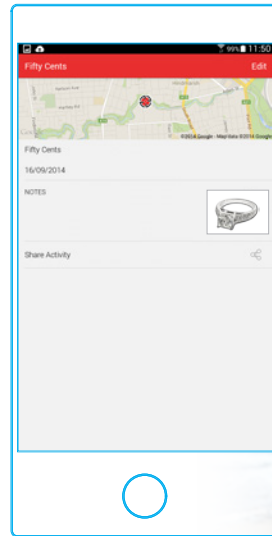

1 Unfold the possibilities

The GO-FIND detectors are lightweight and collapsible. The search coil is fully waterproof, so you can find treasure on land and in water.

- Retracting detector with simple 1-button press
- Length to suit everyone in the family
- Powered by 4 x AA batteries

2 Everyone can GO

GO-FIND is easy to use, simply press the FIND button to select from search modes, and go detecting. It's awesome fun for the whole family.

- Intuitive user interface
- One button selects target types
- Effortless touch button design

Treasure View LEDs
Indicates good or bad target

Bluetooth® integration
Connects to Smartphone App

FIND button
Selects FIND modes

Sensitivity control
Adjust for detection depth

Pinpoint function
Locates accurate target location